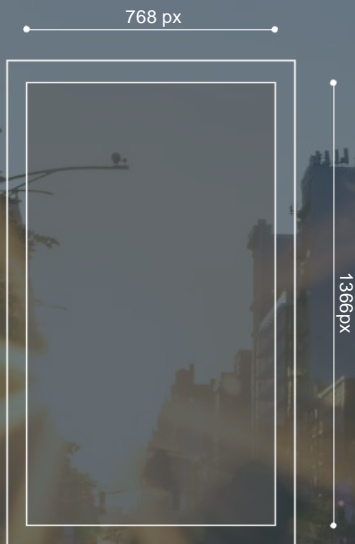

Gautrain Digital Escalators 768px X 1366px

SPEC SHEET

Gautrain Digital Escalators

(768px x 1366px)

ARTWORK SPECIFICATIONS

ANIMATED ARTWORK		STATIC ARTWORK	
Dimensions:	768 x 1366 pixels portrait	Dimensions:	768 x 1366 pixels portrait
Resolution:	72 dpi	Resolution:	72 dpi
Durations:	*10 Seconds	File format:	jpg, psd, pdf
Frame rate:	25 fps		
Pixel Aspect:	Square Pixels		
Bitrate:	2000-5000 kbps		
File format:	mp4, mov		