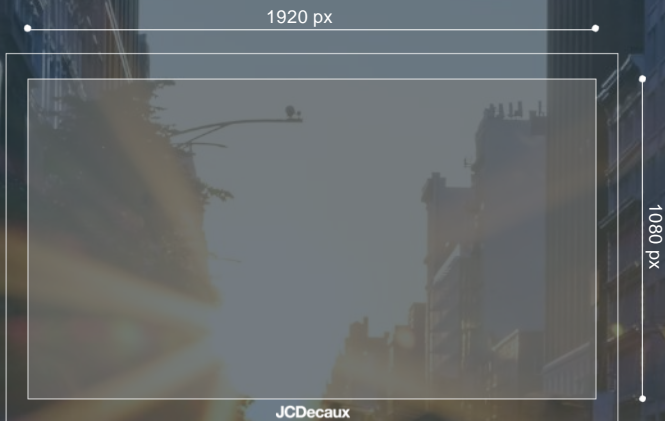

Cape Gate CAPEG18 Led Screen

SPEC SHEET

Cape Gate CAPEG18 Led Screen

(1920px x 1080px)

ARTWORK SPECIFICATIONS

ANIMATED ARTWORK		STATIC ARTWORK	
Dimensions:	1920 x 1080 pixels landscape	Dimensions:	1920 x 1080 pixels landscape
Resolution:	72 dpi	Resolution:	72 dpi
Durations:	*10 Seconds	File format:	jpg, psd, pdf
Frame rate:	25 fps		
Pixel Aspect:	Square Pixels		
Bitrate:	5000-15 000 kbps		
File format:	mp4, mov		