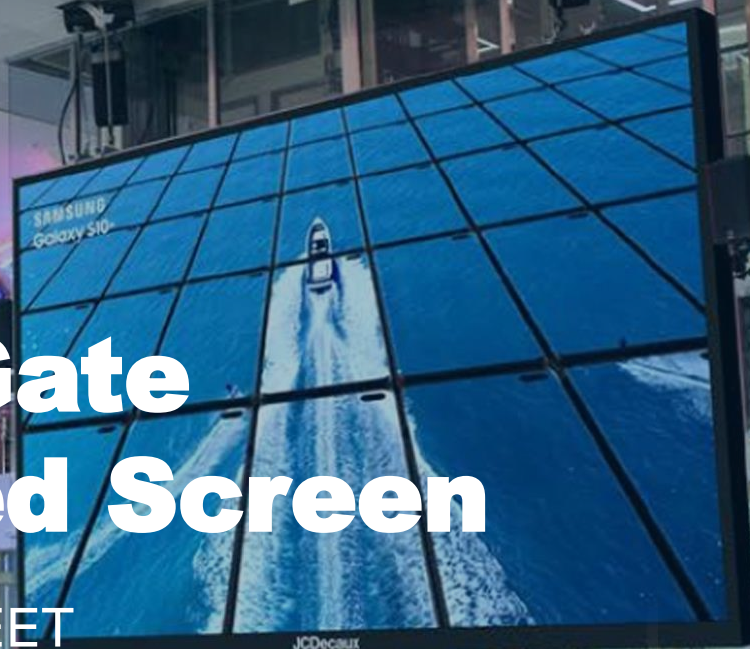

Cape Gate CAPEG18 Led Screen

SPEC SHEET

Cape Gate CAPEG18 Led Screen

(1920px x 1080px)

ARTWORK SPECIFICATIONS

ANIMATED ARTWORK		STATIC ARTWORK	
Dimensions:	1920 x 1080 pixels landscape	Dimensions:	1920 x 1080 pixels landscape
Resolution:	72 dpi	Resolution:	72 dpi
Durations:	*10 Seconds	File format:	jpg, psd, pdf
Frame rate:	25 fps		
Pixel Aspect:	Square Pixels		
Bitrate:	5000-15 000 kbps		
File format:	mp4, mov		