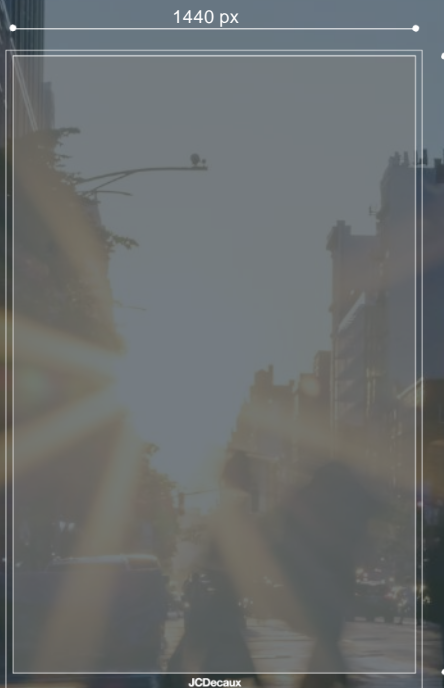

East Gate EG16 EG75 EG78 Video Wall - Portrait

SPEC SHEET

East Gate EG16, EG75 & EG78 Video Wall - Portrait

(1440px x 2160px)

ARTWORK SPECIFICATIONS

| ANIMATED ARTWORK | | STATIC ARTWORK | |
|------------------|--------------------------------|----------------|--------------------------------|
| Dimensions: | 1440 x 2160 pixels portrait | Dimensions: | 1440 x 2160 pixels Portrait |
| Resolution: | 72 dpi | Resolution: | 72 dpi |
| Durations: | *10 Seconds | File format: | jpg, psd, pdf |
| Frame rate: | 25 fps | | |
| Pixel Aspect: | Square Pixels | | |
| Bitrate: | 5000-15 000 kbps | | |
| File format: | mp4, mov | | |