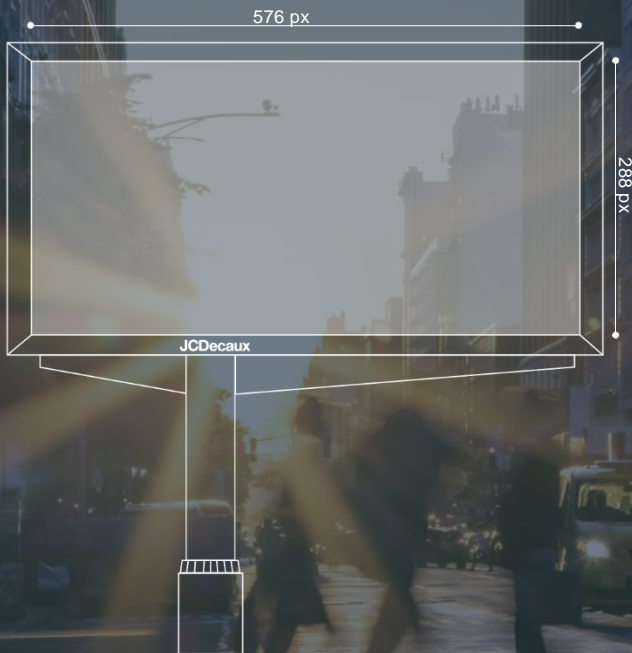

Roadside Digital 3m X 6m

SPEC SHEET

Roadside Digital

(3m x 6m)

ARTWORK SPECIFICATIONS

Please send both Animated and Non-Animated formats

ANIMATED ARTWORK		NON-ANIMATED ARTWORK CAPE TOWN ONLY	
Dimensions:	576 x 288 pixels landscape	Dimensions:	576 x 288 pixels landscape
Resolution:	72 dpi	Resolution:	72 dpi
Durations:	*10 Seconds Animated	Duration:	*30 Second Static Image
Frame rate:	25 fps	Frame rate:	25 fps
Pixel Aspect:	Square Pixels	Pixel Aspect:	Square Pixels
Bitrate:	2000-5000 kbps	Bitrate:	2000-5000 kbps
File format:	mp4, mov	File format:	mp4, mov, jpg, psd