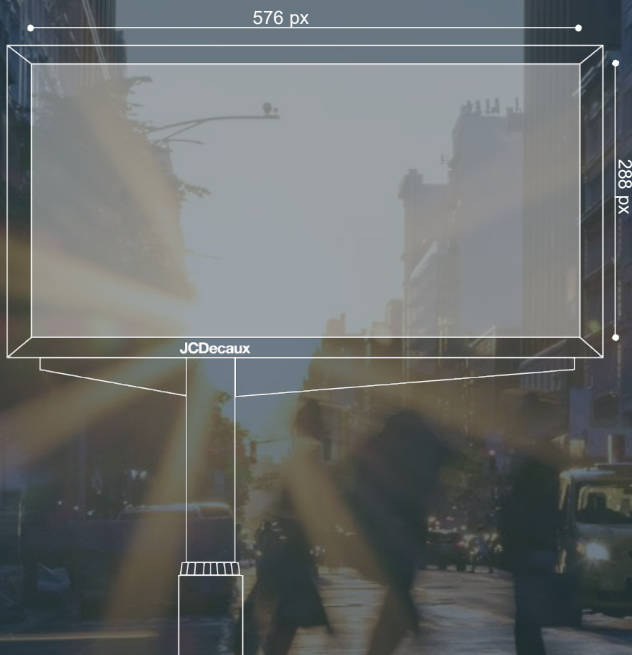

Roadside Digital 3m X 6m

SPEC SHEET

Roadside Digital

(3m x 6m)

ARTWORK SPECIFICATIONS

ANIMATED ARTWORK		NON-ANIMATED ARTWORK CAPE TOWN ONLY	
Dimensions:	576 x 288 pixels landscape	Dimensions:	576 x 288 pixels landscape
Resolution:	72 dpi	Resolution:	72 dpi
Durations:	10 or 15 Seconds Animated	Duration:	10 or 15 Second Static Image
Frame rate:	25 fps	Frame rate:	25 fps
Pixel Aspect:	Square Pixels	Pixel Aspect:	Square Pixels
Bitrate:	2000-5000 kbps	Bitrate:	2000-5000 kbps
File format:	mp4, mov	File format:	mp4, mov, jpg, psd