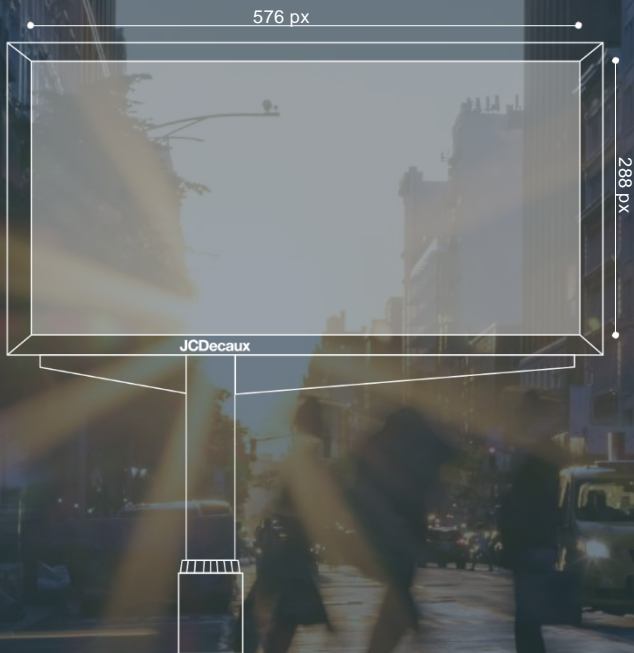

Roadside Digital 3m X 6m

SPEC SHEET

Roadside Digital

(3m x 6m)

ARTWORK SPECIFICATIONS

ANIMATED ARTWORK		STATIC ARTWORK	
Dimensions:	576 x 288 pixels landscape	Dimensions:	576 x 288 pixels landscape
Resolution:	72 dpi	Resolution:	72 dpi
Durations:	*15 Seconds	File format:	jpg, psd, pdf
Frame rate:	25 fps		
Pixel Aspect:	Square Pixels		
Bitrate:	2000-5000 kbps		
File format:	mp4, mov		