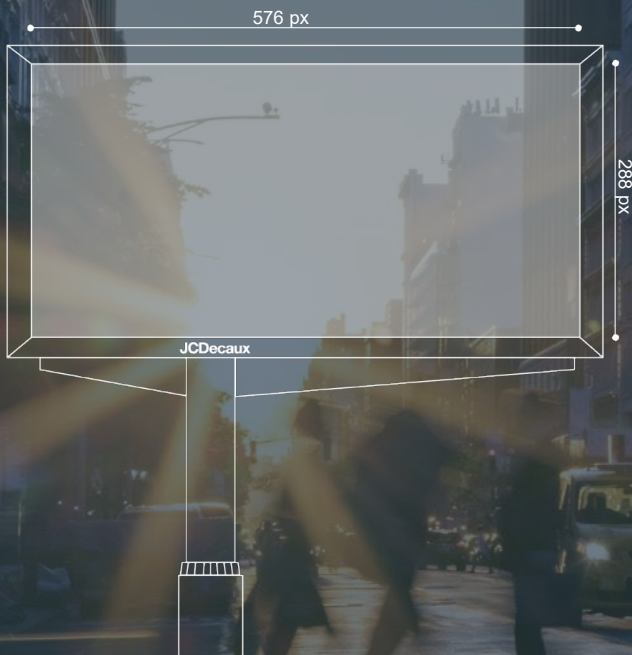

# Roadside Digital 3m X 6m

SPEC SHEET

# Roadside Digital

(3m x 6m)

## ARTWORK SPECIFICATIONS

ANIMATED ARTWORK		NON-ANIMATED ARTWORK CAPE TOWN ONLY	
Dimensions:	576 x 288 pixels landscape	Dimensions:	576 x 288 pixels landscape
Resolution:	72 dpi	Resolution:	72 dpi
Durations:	10 Seconds Animated	Duration:	10 Second Static Image
Frame rate:	25 fps	Frame rate:	25 fps
Pixel Aspect:	Square Pixels	Pixel Aspect:	Square Pixels
Bitrate:	2000-5000 kbps	Bitrate:	2000-5000 kbps
File format:	mp4, mov	File format:	mp4, mov, jpg, psd