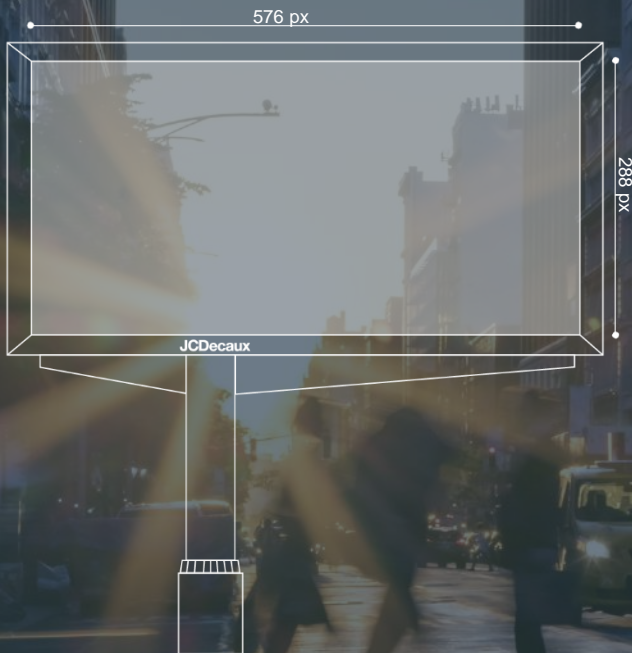

Roadside Digital 3m X 6m

SPEC SHEET

Roadside Digital

(3m x 6m)

ARTWORK SPECIFICATIONS

ANIMATED or STATIC ARTWORK		CAPE TOWN ONLY NON-ANIMATED ARTWORK	
Dimensions:	576 x 288 pixels landscape	Dimensions:	576 x 288 pixels landscape
Resolution:	72 dpi	Resolution:	72 dpi
Durations:	*10 Seconds	Duration:	*30 Second Static Image
Frame rate:	25 fps	Frame rate:	25 fps
Pixel Aspect:	Square Pixels	Pixel Aspect:	Square Pixels
Bitrate:	2000-5000 kbps	Bitrate:	2000-5000 kbps
File format:	mp4, mov	File format:	mp4, mov, jpg,