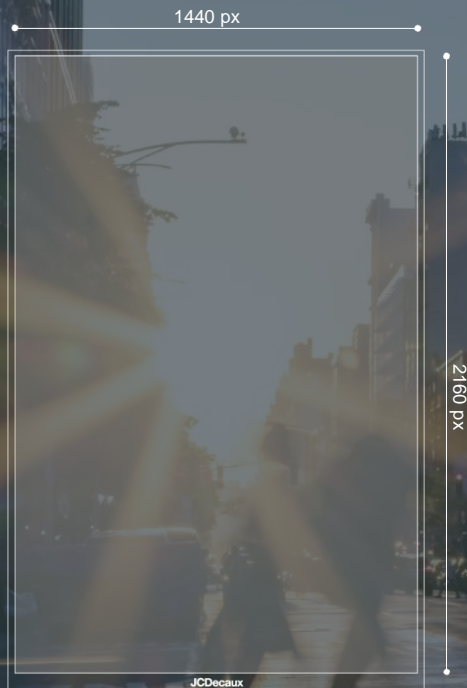

# East Gate Mall EG16, EG75 & EG78 Video Wall - Portrait

(1440px x 2160px)

## ARTWORK SPECIFICATIONS

ANIMATED ARTWORK		STATIC ARTWORK	
Dimensions:	1440 x 2160 pixels portrait	Dimensions:	1440 x 2160 pixels Portrait
Resolution:	72 dpi	Resolution:	72 dpi
Duration:	10 Seconds	Duration:	10 Seconds
Frame rate:	25 fps	File format:	MP4, JPEG
Pixel Aspect:	Square Pixels		
Bitrate:	5000-15 000 kbps		
File format:	H.265 (HEVC) or H.264 MP4		