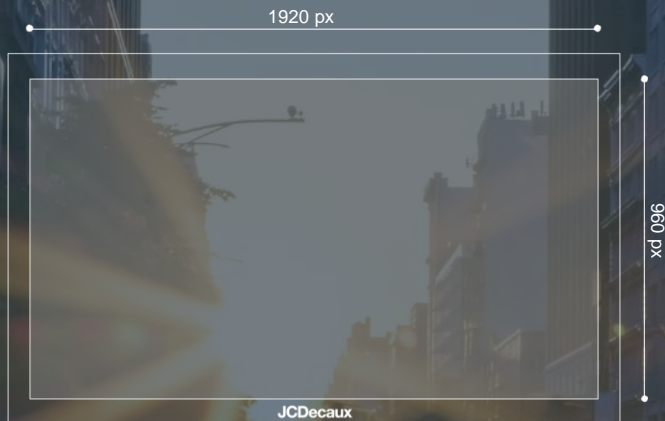

Sandton City Mall LED Screen

SC154-D01S
South Africa

Sandton SC154 Led Screen

(1920px x 960px)

ARTWORK SPECIFICATIONS

ANIMATED ARTWORK		STATIC ARTWORK	
Dimensions:	1920 x 960 pixels landscape	Dimensions:	1920 x 960 pixels landscape
Resolution:	72 dpi	Resolution:	72 dpi
Duration:	10 Seconds	Duration:	10 Seconds
Frame rate:	25 fps	File format:	MP4, JPEG
Pixel Aspect:	Square Pixels		
Bitrate:	5000-15 000 kbps		
File format:	H.265 (HEVC) or H.264 MP4		