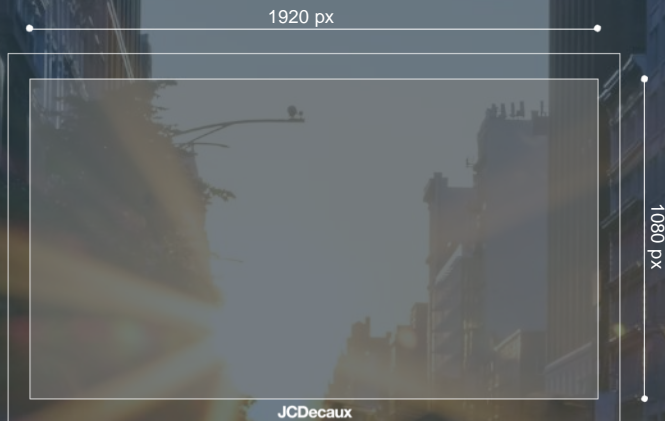

(1920px x 1080px)

ARTWORK SPECIFICATIONS

ANIMATED ARTWORK		STATIC ARTWORK	
Dimensions:	1920 x 1080pixels landscape	Dimensions:	1920 x 1080 pixels landscape
Resolution:	72 dpi	Resolution:	72 dpi
Duration:	10 Seconds	Duration:	10 Seconds
Frame rate:	25 fps	File format:	MP4, JPEG
Pixel Aspect:	Square Pixels		
Bitrate:	5000-15 000 kbps		
File format:	H.265 (HEVC) or H.264 MP4		