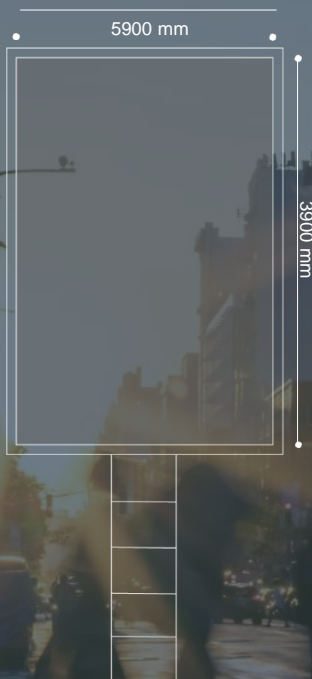

Roadside Static 6m x 4m

Material Specifications
JCDecaux Africa

6m x 4m Portrait

ARTWORK SPECIFICATIONS

LIVE ARTWORK	
Dimensions:	6000 x 4000 mm Portrait
Resolution:	300 dpi
File format:	JPEG, PSD, PDF, AI, EPS
Bleed:	100mm all round
Mode	CMYK
Live size	5700 x 3700 mm