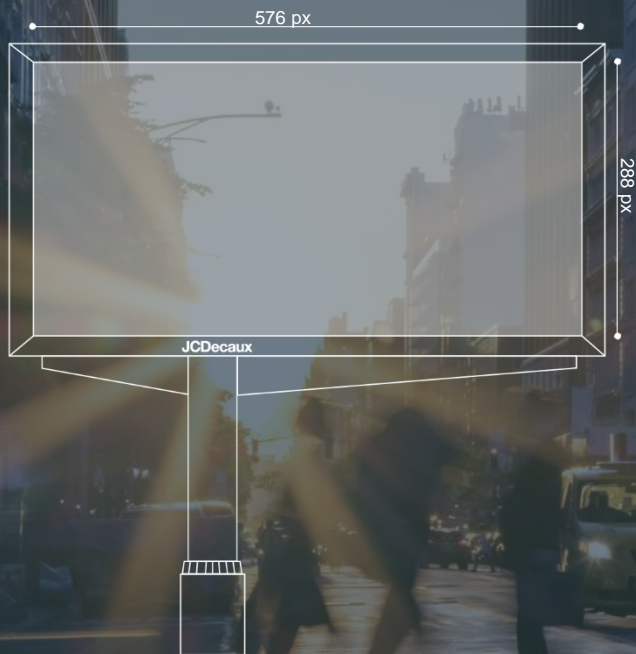

# Roadside Digital Material Specifications

3x6 Various Sites  
Africa

# Roadside Digital

(3m x 6m)

## ARTWORK SPECIFICATIONS

ANIMATED ARTWORK		STATIC ARTWORK	
Dimensions:	576 x 288 pixels landscape	Dimensions:	576 x 288 pixels landscape
Resolution:	72 dpi	Resolution:	72 dpi
Durations:	15 Seconds	Durations:	15 Seconds
Frame rate:	25 fps	File format:	MP4, MOV, JPEG
Pixel Aspect:	Square Pixels		
Bitrate:	2000-5000 kbps		
File format:	MP4, MOV		