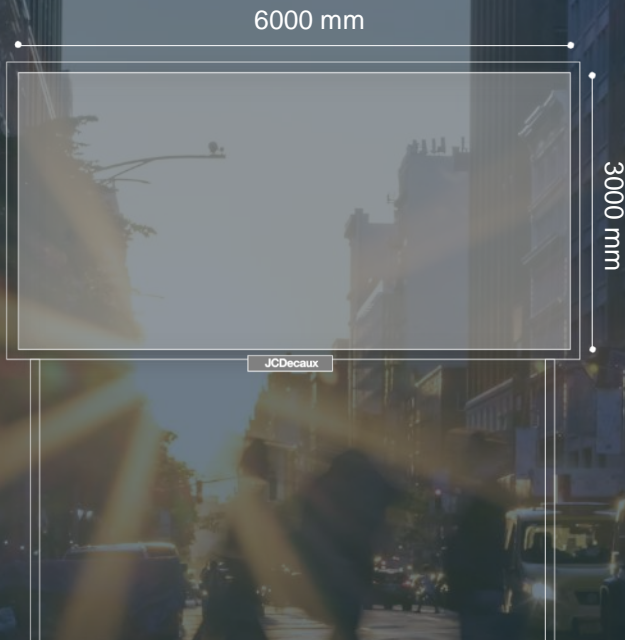

Mass Reach 48 Sheet/3m x 6m

Material Specifications
JCDecaux Africa

Maxx Reach

3m x 6m Landscape

ARTWORK SPECIFICATIONS

LIVE ARTWORK	
Dimensions:	3000 x 6000 mm landscape
Resolution:	300 dpi
File format:	JPEG, PSD, PDF, AI, EPS
Bleed:	50mm
Mode:	CMYK
Live size:	2800 x 5800 mm
Substrate:	Vinyl (NO – Bleed or Trim)