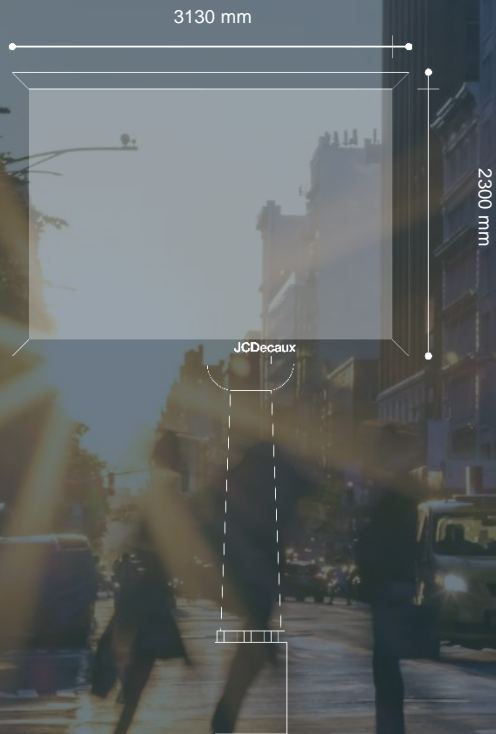

# Senior Scroller 3.1m x 2.3m

Material Specifications  
JCDecaux Africa

# Senior Scroller

3.130m x 2.3m Landscape

## ARTWORK SPECIFICATIONS

LIVE ARTWORK	
Dimensions:	3130 x 2300 mm landscape
Resolution:	300 dpi
File format:	jpg, psd, pdf, .ai and .eps
Bleed:	50mm all round
Mode	CMYK
Live size	3060 x 2230 mm

We accept artwork on Dropbox, WeTransfer, email, physical drive or a One Drive link, provided that it meets all requirements.