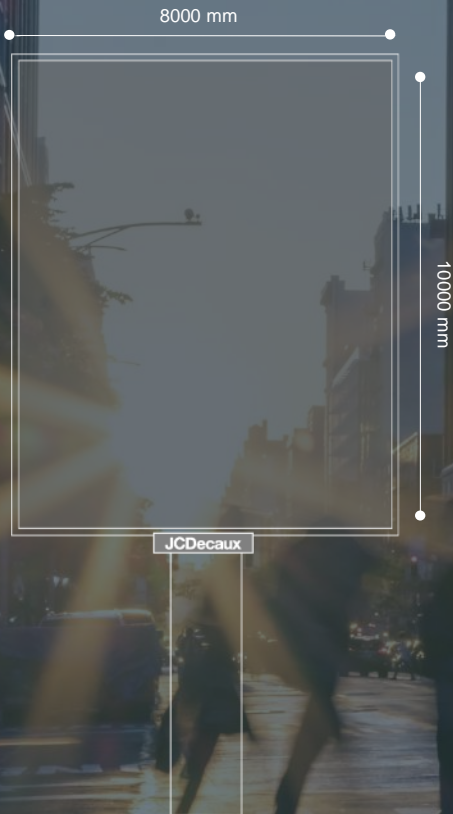

NEW LOOKS GOOD.
FEELS GREAT.

GET YOUR

NEW CAR

Bidvest

Money

JCDecaux

SuperSign 10m x 8m

Material Specifications
JCDecaux Africa

10m x 8m Portrait

ARTWORK SPECIFICATIONS

LIVE ARTWORK	
Dimensions:	10,000 x 8,000 mm portrait
Resolution:	300 dpi
File format:	JPEG, PSD, PDF, AI, EPS
Bleed:	100mm all round
Mode	CMYK
Live size	9700 x 7700 mm